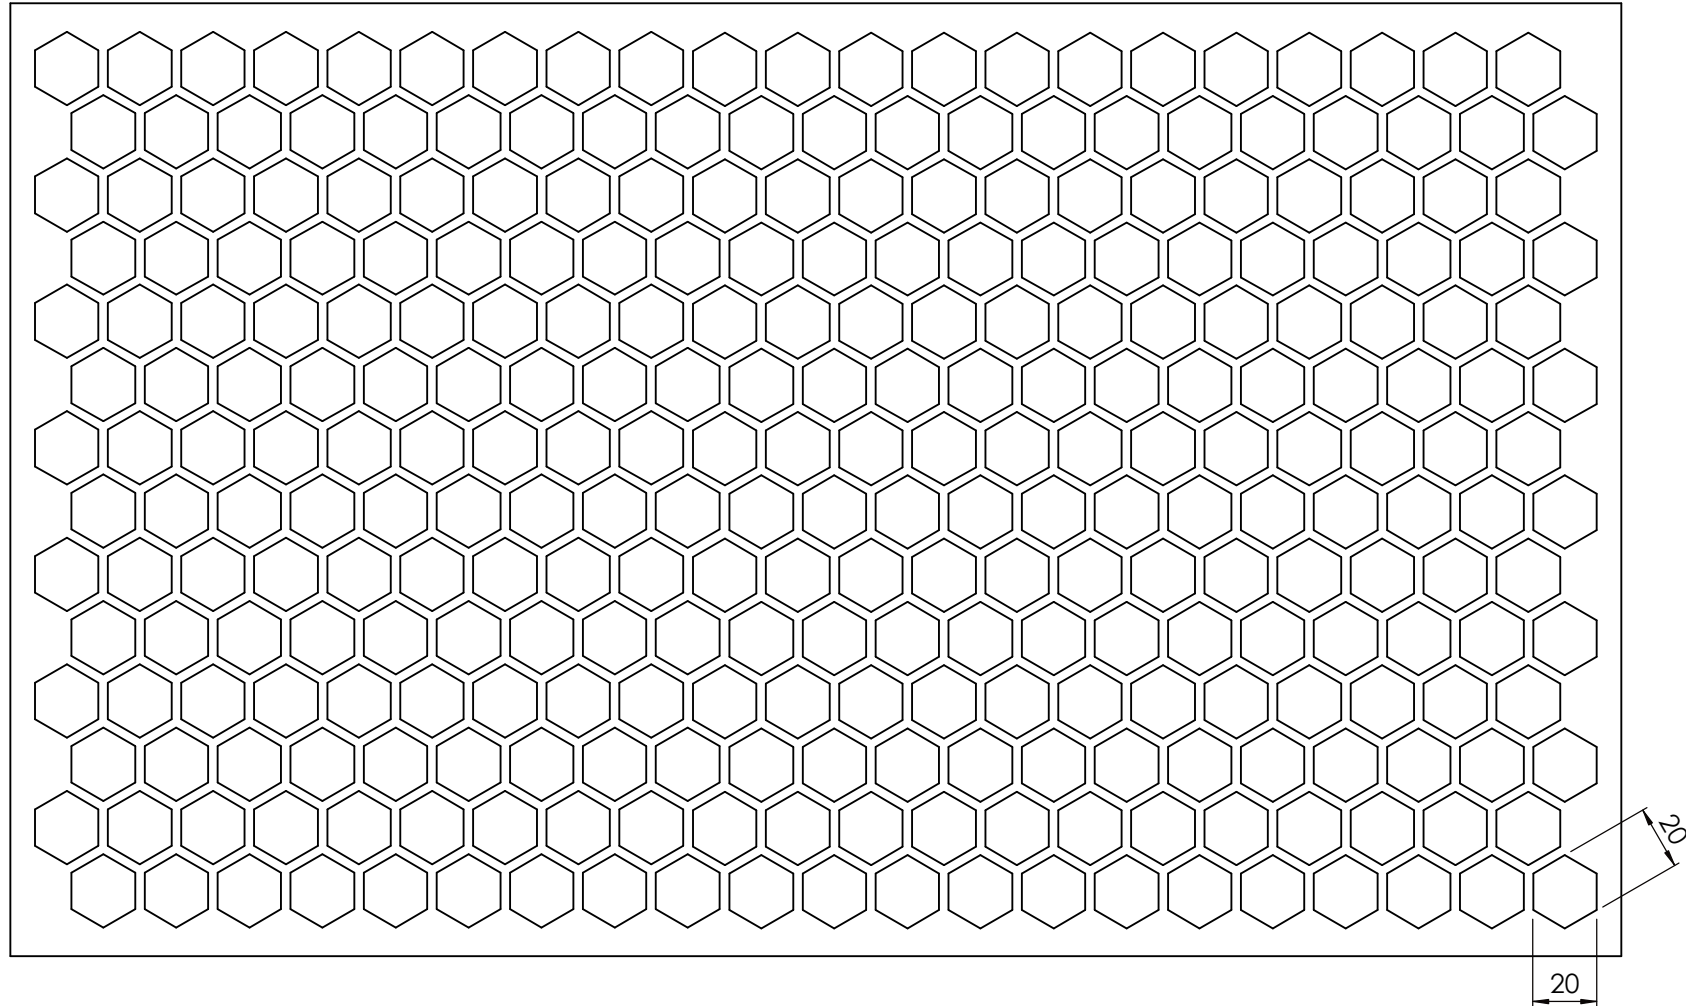

# PMH75

DETAILS: ..... 20.0mm A/F Hexagon  
OPEN AREA: ..... 75%

**Drawing not to scale**

Wellington: ..... +64 04 387 7009  
Auckland: ..... +64 09 527 7385  
Christchurch: ..... +64 03 331 6565

[tilleygroup.co.nz](http://tilleygroup.co.nz)