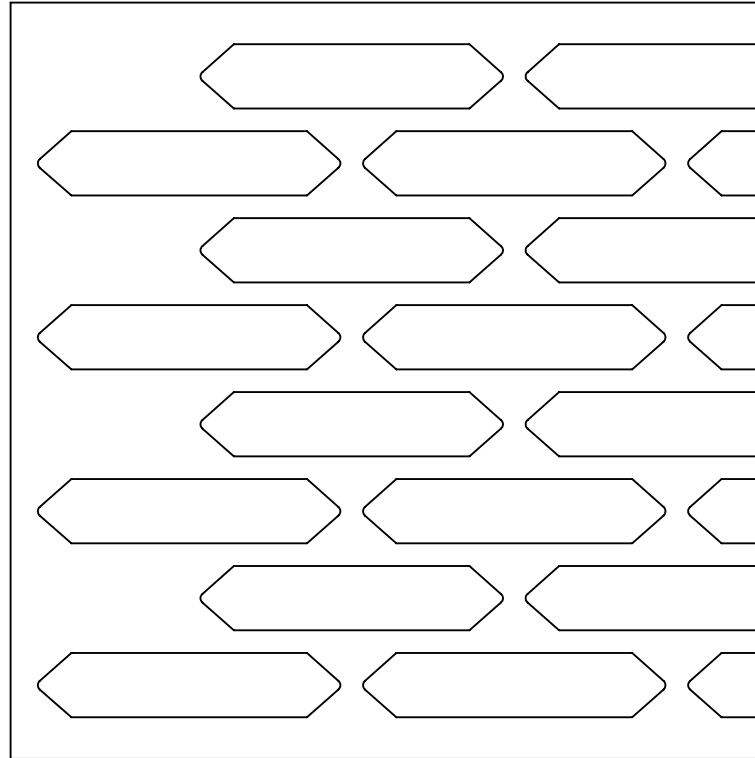

ENZALAR

DETAILS: 17.0 x 80.0mm Diamond
OPEN AREA: 62%

Drawing not to scale

Wellington: +64 04 387 7009
Auckland: +64 09 527 7385
Christchurch: +64 03 331 6565

tilleygroup.co.nz

Copyright & property of Tilley Group Ltd 2022 -- Not to be used without written permission.